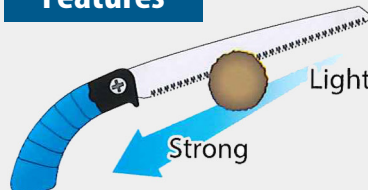

ZETSAW

Zetsaw Pruning Saws Features Include:

- Katana sword-like sharp teeth cut branches smoothly, leaving a clean surface.
- Impulse hardened teeth are designed for long-lasting performance
- Special teeth setting prevents sawdust build-up, avoiding clogging
- Electro-less Ni-P plated saw blade resists rust
- Tough saw blades resist chipping and breaking

Features

Strong, bendable blade

Clip-On Loop: Easy to remove from belt.

Impulse hardened, razor sharp teeth designed for long-lasting performance.

Universal Sheath: For right or left-handed.

FS-275

Aggressive cut saw for arborist, forestry, and landscape pruning.

CODE	ITEM	SPEC
52433	Saw	Blade length 270 mm Pitch 3.50 mm
52434	Blade	Thickness 0.90 mm

FS-270

Fine cut saw for orchard pruning

CODE	ITEM	SPEC
52425	Saw	Blade length 270 mm Pitch 2.40 mm
52426	Blade	Thickness 0.70 mm