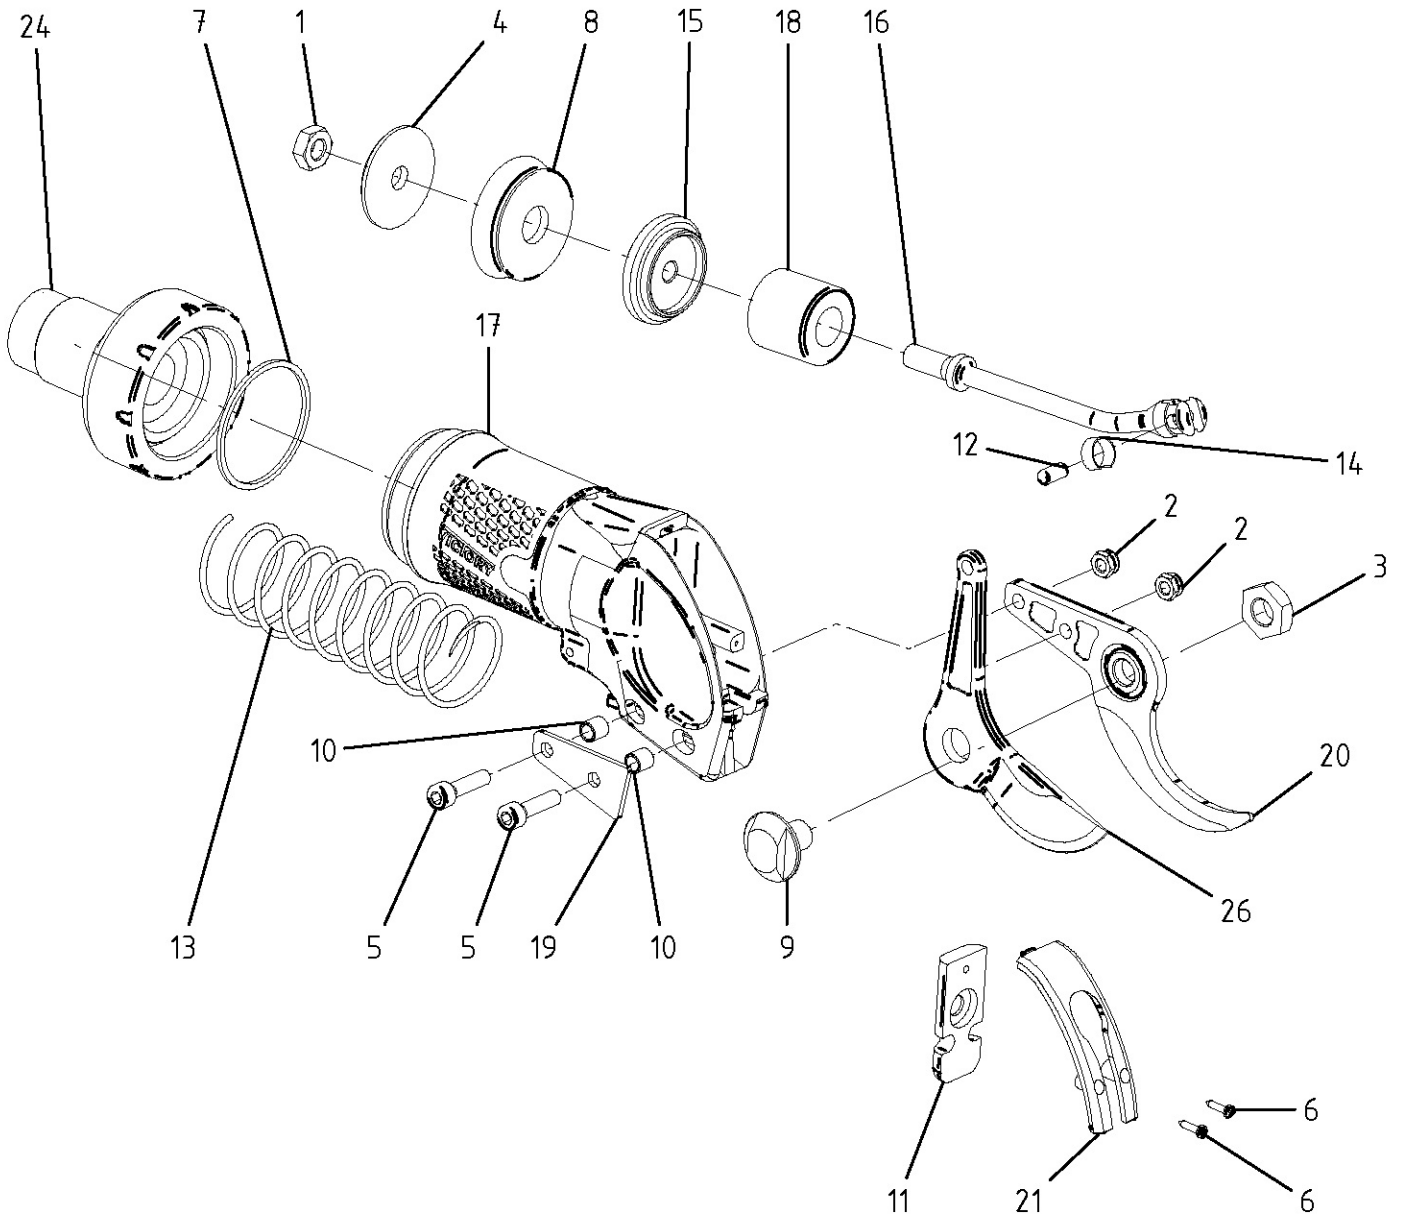

# VICTORY w/adapter for extension pole

CAMPAGNOLA S.r.l - Tav.: 0350.0127 Release / Versione 00

# VICTORY w/adapter for extension pole

<u>Ref</u>	<u>Qty</u>	<u>Code</u>	<u>Description</u>
1	1	0100.0118	nut
2	2	0100.0122	nut
3	1	0100.0231	nut
4	1	0101.0216	blade spacer
5	2	0106.0146	allen bolt
6	2	0106.0515	screw
7	1	0123.0193	ring seal
8	1	0123.0314	piston seal
9	1	0125.0262	blade bolt
10	2	0134.0159	spacer
11	1	0142.0121	front dust seal
12	1	0159.0132	roll pin
13	1	0164.0142	piston spring
14	1	0164.0161	rivet cap
15	1	0169.0148	piston
16	1	0170.0124	connecting rod
17	1	0171.0359	cylinder body
18	1	0173.0122	shock absorber
19	1	0174.0130	blade plate
20	1	0175.0172	anvil
21	1	0183.0176	front cover
22	1	6169.0012	connecting rod/piston assembly
23	1	6175.0010	blade/anvil assembly
24	1	PACK.0918	extension pole adapter
25	1	PACK.1630	seal kit
26	1	PACK.1640	blade