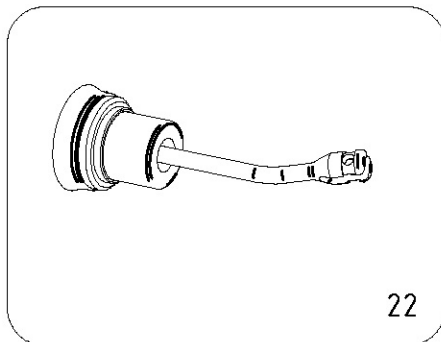

# VICTORY w/adapter for extension pole

CAMPAGNOLA S.r.l - Tav.: 0350.0127 Release / Versione 00

# VICTORY w/adapter for extension pole

<u>Ref</u>	<u>Qty</u>	<u>Code</u>	<u>Description</u>
1	1	0100.0118	nut
2	2	0100.0122	nut
3	1	0100.0231	nut
4	1	0101.0216	blade spacer
5	2	0106.0146	allen bolt
6	2	0106.0515	screw
7	1	0123.0193	ring seal
8	1	0123.0314	piston seal
9	1	0125.0262	blade bolt
10	2	0134.0159	spacer
11	1	0142.0121	front dust seal
12	1	0159.0132	roll pin
13	1	0164.0142	piston spring
14	1	0164.0161	rivet cap
15	1	0169.0148	piston
16	1	0170.0124	connecting rod
17	1	0171.0359	cylinder body
18	1	0173.0122	shock absorber
19	1	0174.0130	blade plate
20	1	0175.0172	anvil
21	1	0183.0176	front cover
22	1	6169.0012	connecting rod/piston assembly
23	1	6175.0010	blade/anvil assembly
24	1	PACK.0918	extension pole adapter
25	1	PACK.1630	seal kit
26	1	PACK.1640	blade