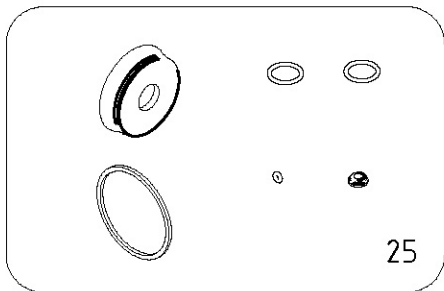

# VICTORY w/adapter for extension pole

CAMPAGNOLA S.r.l - Tav.: 0350.0127 Release / Versione 00

# VICTORY w/adapter for extension pole

<u>Ref</u>	<u>Qty</u>	<u>Code</u>	<u>Description</u>
1	1	0100.0118	nut
2	2	0100.0122	nut
3	1	0100.0231	nut
4	1	0101.0216	blade spacer
5	2	0106.0146	allen bolt
6	2	0106.0515	screw
7	1	0123.0193	ring seal
8	1	0123.0314	piston seal
9	1	0125.0262	blade bolt
10	2	0134.0159	spacer
11	1	0142.0121	front dust seal
12	1	0159.0132	roll pin
13	1	0164.0142	piston spring
14	1	0164.0161	rivet cap
15	1	0169.0148	piston
16	1	0170.0124	connecting rod
17	1	0171.0359	cylinder body
18	1	0173.0122	shock absorber
19	1	0174.0130	blade plate
20	1	0175.0172	anvil
21	1	0183.0176	front cover
22	1	6169.0012	connecting rod/piston assembly
23	1	6175.0010	blade/anvil assembly
24	1	PACK.0918	extension pole adapter
25	1	PACK.1630	seal kit
26	1	PACK.1640	blade