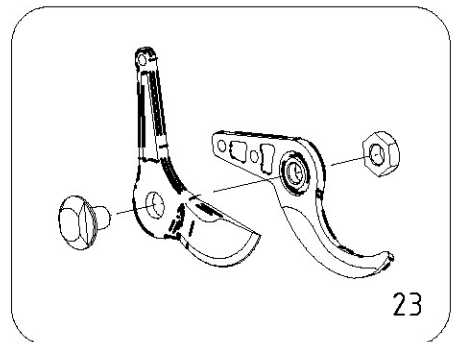

# VICTORY w/adapter for extension pole

CAMPAGNOLA S.r.l - Tav.: 0350.0127 Release / Versione 00

# VICTORY w/adapter for extension pole

<u>Ref</u>	<u>Qty</u>	<u>Code</u>	<u>Description</u>
1	1	0100.0118	nut
2	2	0100.0122	nut
3	1	0100.0231	nut
4	1	0101.0216	blade spacer
5	2	0106.0146	allen bolt
6	2	0106.0515	screw
7	1	0123.0193	ring seal
8	1	0123.0314	piston seal
9	1	0125.0262	blade bolt
10	2	0134.0159	spacer
11	1	0142.0121	front dust seal
12	1	0159.0132	roll pin
13	1	0164.0142	piston spring
14	1	0164.0161	rivet cap
15	1	0169.0148	piston
16	1	0170.0124	connecting rod
17	1	0171.0359	cylinder body
18	1	0173.0122	shock absorber
19	1	0174.0130	blade plate
20	1	0175.0172	anvil
21	1	0183.0176	front cover
22	1	6169.0012	connecting rod/piston assembly
23	1	6175.0010	blade/anvil assembly
24	1	PACK.0918	extension pole adapter
25	1	PACK.1630	seal kit
26	1	PACK.1640	blade